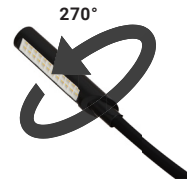

UBERLIGHT FLEX 3200TL

LED TASK LIGHT WITH CLAMP, BLACK

The new UberLight Flex offers complete control. With nine total light settings and 40% more luminous efficiency, the new UberLight Flex delivers up to 240% more lumen power than our previous model.

The UberLight Flex's 26.5" silicone gooseneck can hold virtually any shape. Anywhere. Anytime. Includes a 270° rotational head for precision control.

SPECIFICATIONS

ELECTRICAL	5V USB - Includes 120V Adapter	
MOUNTING TYPE	C-Clamp, Adjustable to 2.125"	
ENERGY CONSUMPTION	2W / 4W / 6W	
HEAD	270° Rotation	
HEAD LENGTH	7.5" Head	4.75" LED Panel
NECK	26.5" Silicone	
COLOR TEMPERATURE	2700K / 4000K / 5000K	
LUMENS	Up to 600	
CORD LENGTH	6' USB	
HOURS OF USE	Up to 60,000 Hours	
CERTIFICATION	cETLus Certified	
NET WEIGHT	2.4 lb	1.1 kg
SHIPPING WEIGHT	2.9 lb	1.3 kg
PRODUCT DIMENSIONS	37.5" x 7.5" x 1.5"	95 x 19 x 3.8 cm
SHIPPING DIMENSIONS	20.8" x 8.7" x 2.5"	53 x 22 x 6.3 cm
COUNTRY OF ORIGIN	China	
WARRANTY	Limited 1 Year	

ANYWHERE
ANYTIME

9 DIFFERENT SETTINGS

270° HEAD ROTATION

USB CONNECTIVITY

NO GLARE. NO FLICKERING

3 COLOR SETTINGS

ANY SHAPE. ANYTIME.